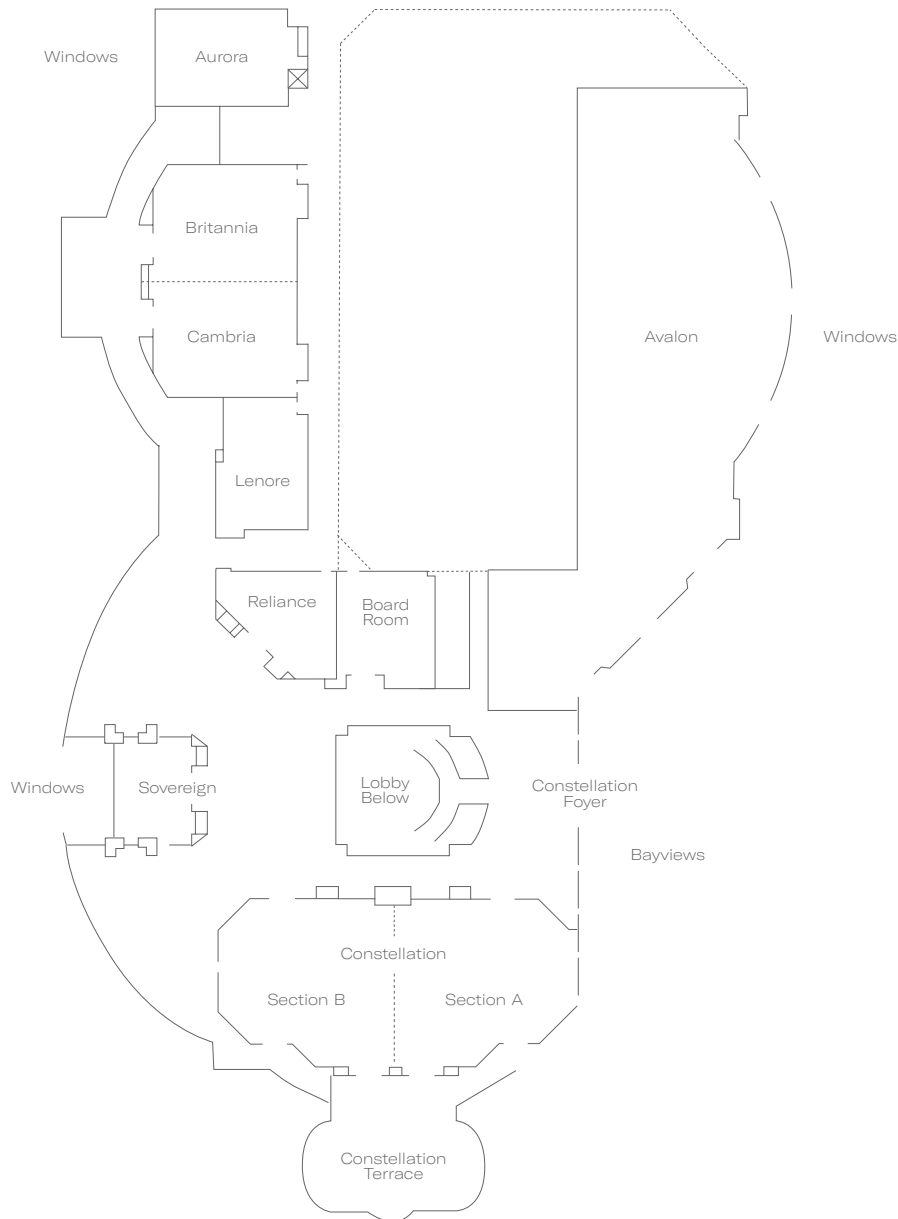

Second Floor

Room	Dimensions (Ft./M)	Sq. Ft.	Ceiling (Ft./M)	Banquet	Classroom	Theater	Reception	U-Shape
Second Floor								
Constellation (A+B)	58 x 89/17.7 x 26.2	5162	11.2/3.5	350	280	500	500	80
Constellation A	44 x 58/13.1 x 17.1	2552	11.2/3.5	175	140	225	250	50
Constellation B	44 x 58/13.1 x 17.1	2552	11.2/3.5	175	140	225	250	50
Aurora	31 x 33/9.5 x 10	1023	11.9/3.6	60	60	90	90	32
Britannia	29 x 36/8.8 x 11	1044	11.9/3.6	80	60	100	100	35
Cambria	29 x 36/8.8 x 11	1044	11.9/3.6	80	60	100	100	35
Lenore	22 x 34/6.7 x 10.4	748	11.3/3.5	40	30	60	60	24
Reliance	20 x 30/6.1 x 9.1	600	10.4/3.5	30	30	60	50	23
Sovereign	30 x 30/9.1 x 9.1	900	11.9/3.8	50	50	80	80	28
Board Room	20 x 29/6 x 9	580	11/3.5	30	24	40	45	20
Avalon		3000	11/3.5	200	80	160	250	25