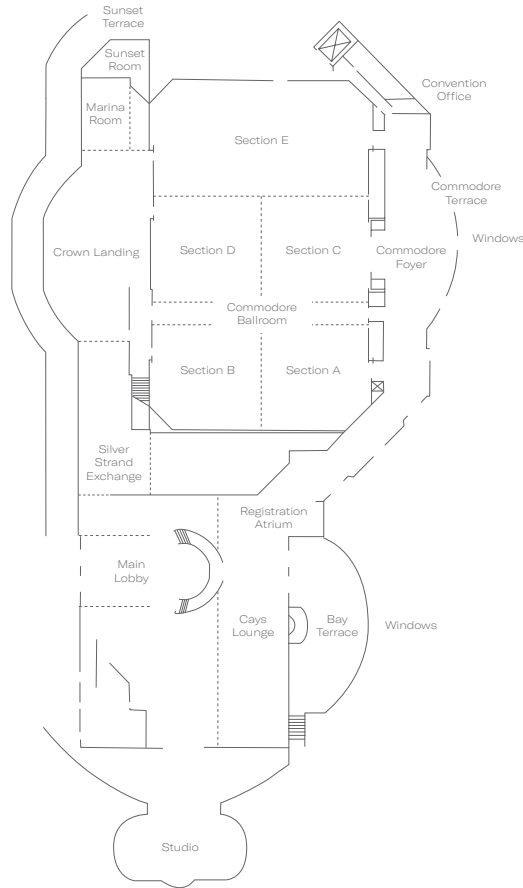

Clockwise from top: Lobby, Bayside Suite Bedroom, Commodore Foyer; Opposite page: Sovereign Meeting Room

First Floor

Room	Dimensions (Ft./M)	Sq. Ft.	Ceiling (Ft./M)	Banquet	Classroom	Theater	Reception	U-Shape
First Floor								
Commodore Ballroom (A+B+C+D+E)	93 x 148/28.3 x 45.1	13764	15.8/4.8	1000	850	1500	1600	
Section A	43 x 46/13.4 x 14.3	1978	15.8/4.8	160	126	210	250	40
Section B	43 x 46/13.4 x 14.3	1978	15.8/4.8	160	126	210	250	40
Section C	46 x 47/14 x 14.3	2162	15.8/4.8	160	126	210	250	40
Section D	46 x 46/14 x 14	2116	15.8/4.8	160	126	210	250	40
Section E	49 x 93/15 x 28.3	4557	15.8/4.8	320	260	460	600	75
Commodore (A+B+C+D)	100 x 94/28.6 x 30.5	9400	15.8/4.8	720	540	900	1100	150
Commodore (C+D+E)	93 x 95/28.3 x 29	8835	15.8/4.8	670	525	1150	1100	130
Commodore (A+B)	43 x 94/13.4 x 28.6	4042	15.8/4.8	330	267	420	600	65
Commodore (C+D)	46 x 93/14 x 28.3	4278	15.8/4.8	330	267	420	600	70
Convention Office/Storage	16 x 7.5/5 x 2.5	120	11/3.5					
Marina Room	28 x 18/8.5 x 5.5	504	12/3.7	30	18	25	30	
Sunset Room	28 x 15/8.5 x 4.6	420	12/3.7	20				
Studio	35 x 11/10.7 x 3.3	385	11.9/	20	16	26	30	
Outdoor Function Areas								
Bay Terrace	5500			400			600	
Sunset Terrace	1200			80			100	
Marina Terrace (not shown)	6200			500			700	